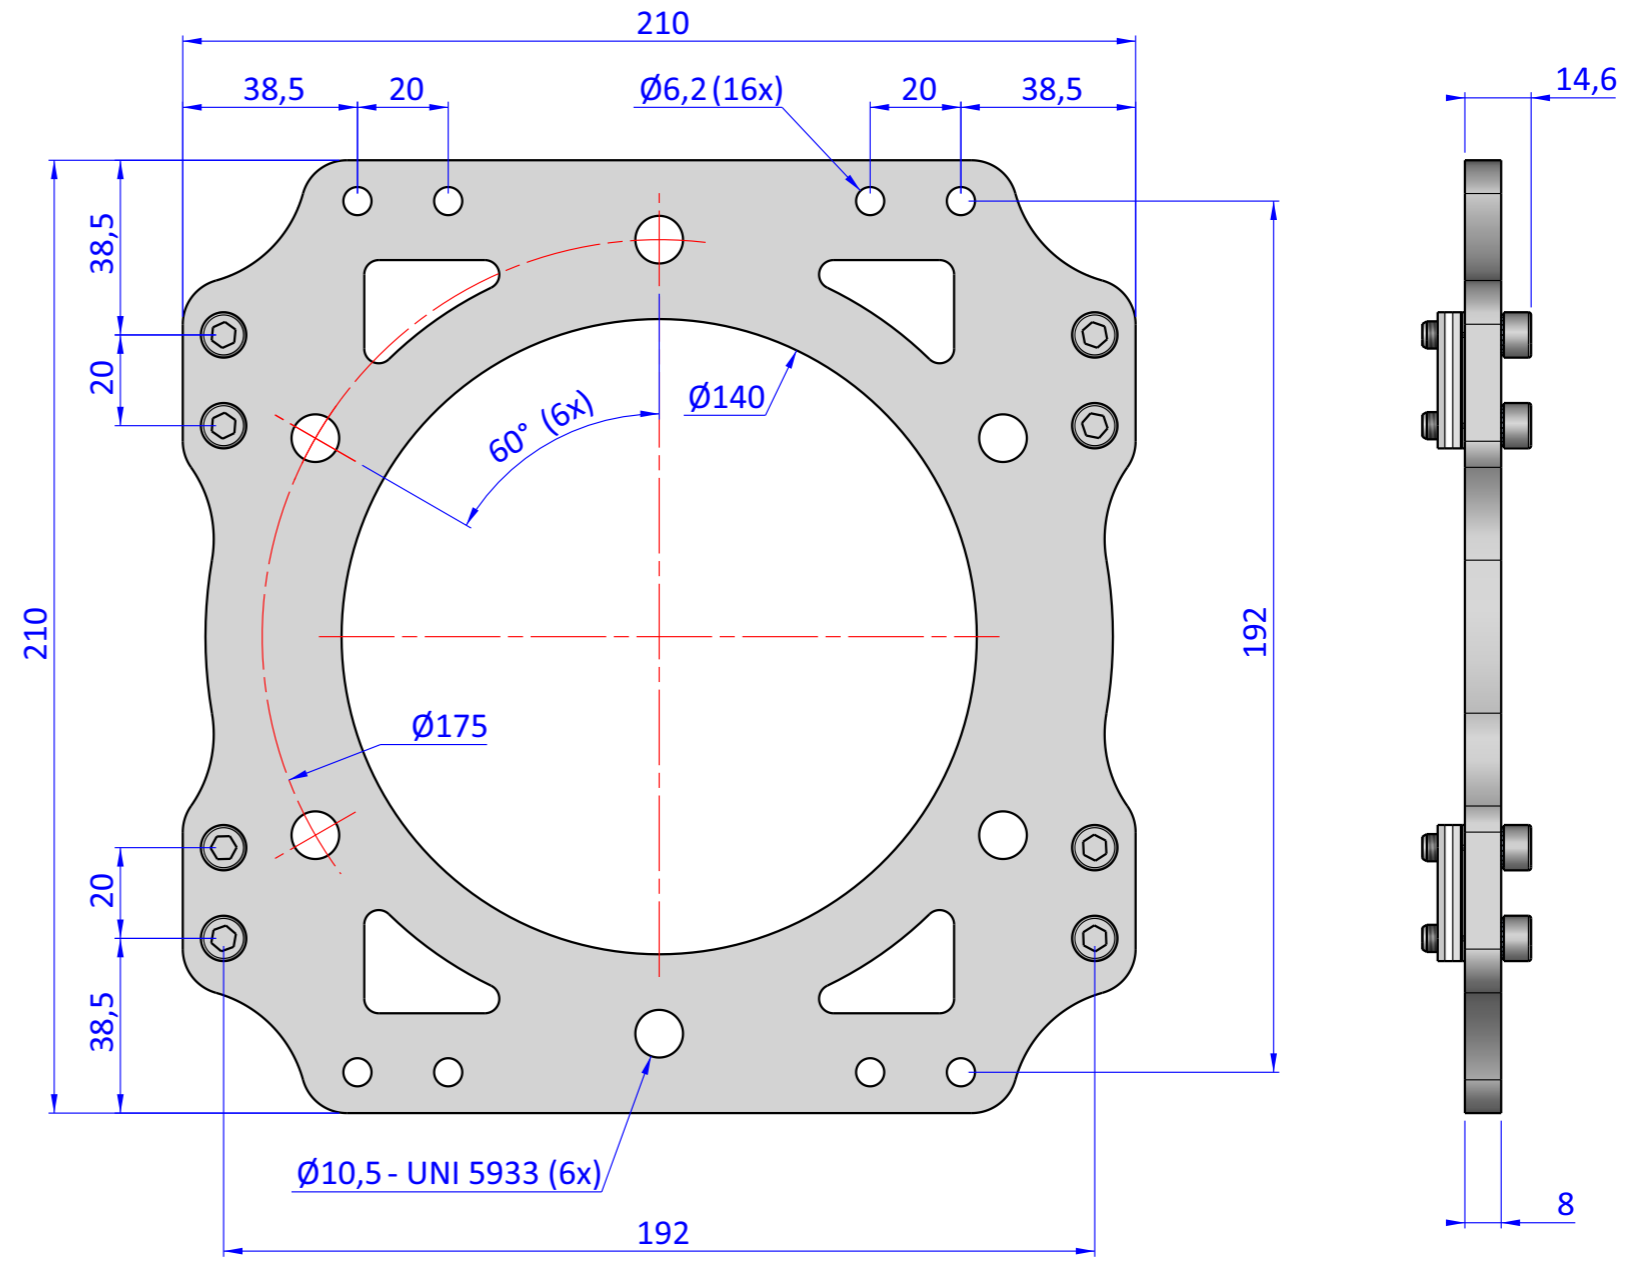

THE PROPERTY OF THE DRAWING IS ESTABLISHED BY LAW. IT IS FORBIDDEN TO PRODUCE OR SHOW IT TO THIRD PART. WITHOUT A WRITTEN AGREEMENT.

Item	Name	Q.ty
1	CA.GWP.6.20	4
2	CUSL.200.I	1
3	R.6.SCH	8
4	V.TCE6x18	8

Format A3
UNI 936-76

 FPS SERVICES AUTOMATION		DESIGNED FROM FPS Automation		REVIEW A
		DATE 22/10/2020	WEIGHT 1,439kg	
GENERAL TOLERANCE UNI - ISO 2768 CLASSE f	DESCRIPTION CA.CUSL.200.I		CODE CA.CUSL.200.I	