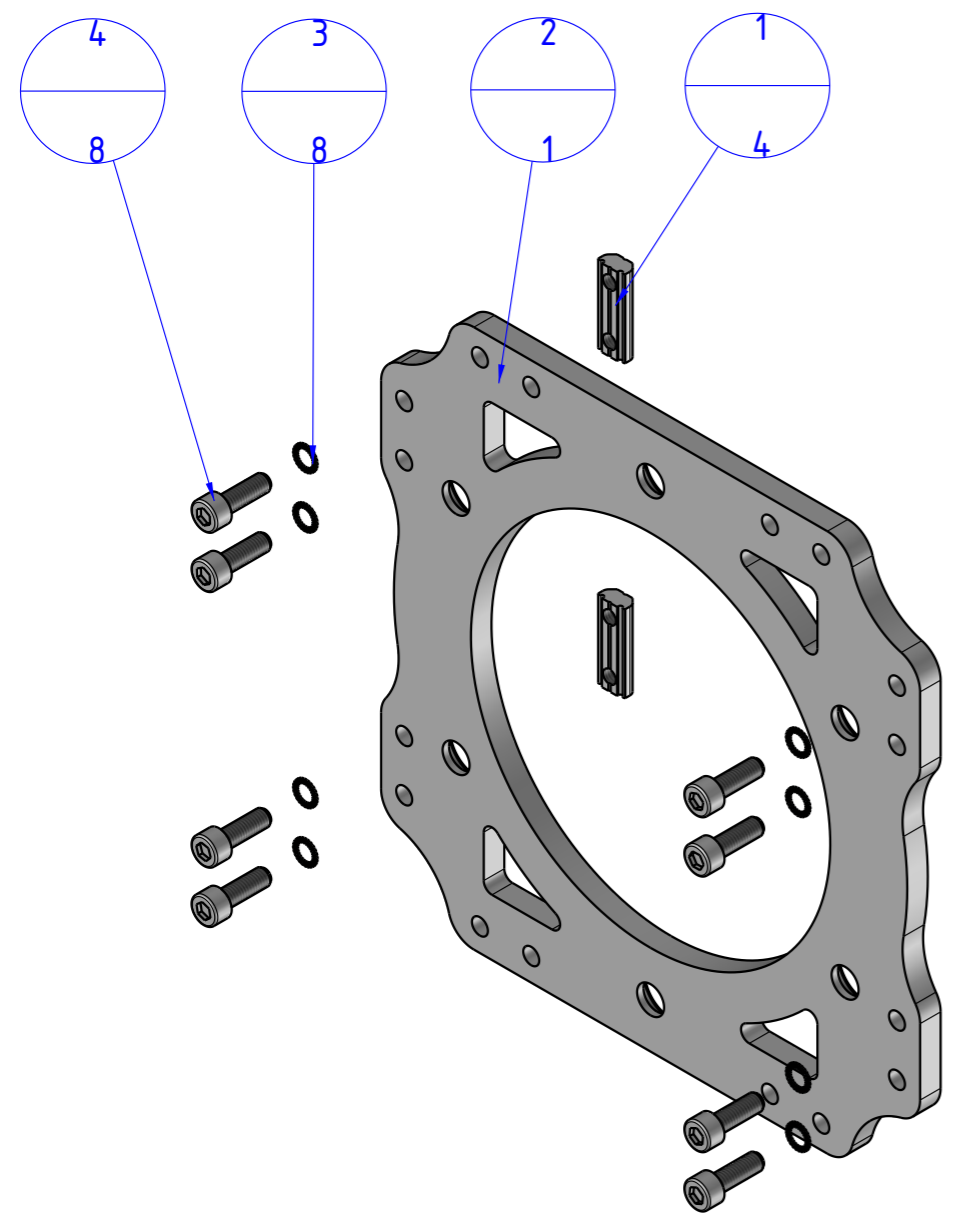

THE PROPERTY OF THE DRAWING IS ESTABLISHED BY LAW. IT IS FORBIDDEN TO PRODUCE OR SHOW IT TO THIRD PART. WITHOUT A WRITTEN AGREEMENT.

Item	Name	Q.ty
1	CA.GWP.6.20	4
2	CUSL.200.I	1
3	R.6.SCH	8
4	V.TCE6x18	8

Format A3
UNI 936-76

 FPS SERVICES AUTOMATION		DESIGNED FROM FPS Automation		REVIEW A
		DATE 22/10/2020	WEIGHT 1,439kg	
GENERAL TOLERANCE UNI - ISO 2768 CLASSE f	DESCRIPTION CA.CUSL.200.I		CODE CA.CUSL.200.I	